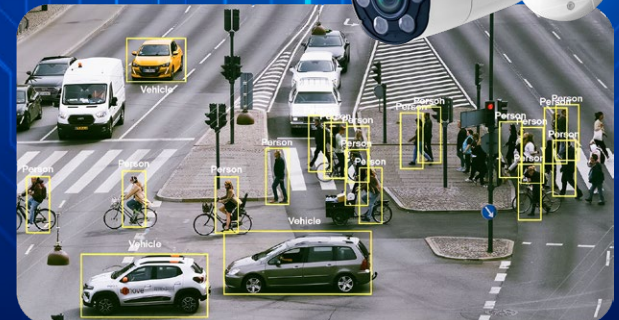

MEGAPIX[®] LPR™

LICENSE PLATE RECOGNITION IP CAMERA

MEGAPIX LPR is the ultimate automatic license plate recognition solution that transforms your parking lot into a smart security checkpoint. Capturing every vehicle that enters or exits your property at speeds up to 50mph from 60 feet away, this intelligent camera provides instant vehicle identification and automated alerts for banned or suspicious vehicles. Built to withstand Wisconsin's harshest winters with -40°F cold start capability, it delivers year-round protection when you need it most.

Model	DWC-MB45iALPRTW
Image Sensor	5MP 1/2.8" image sensor
Resolution	5MP (2592x1944)
Frame Rate	Real-time 30fps
Lens	6~50mm vari-focal p-iris lens
Lens Features	Motorized zoom and auto-focus
LPR Capability	Captures license plates up to 50mph
LPR Range	Up to 60 feet capture range
Smart IR™	80ft Smart IR™ with intelligent camera sync

Advanced Security Technology for Every Business

Your business needs more than basic security cameras, you need intelligent surveillance that works as hard as you do. 24-7 & WWT proudly brings you Digital Watchdog's cutting-edge security technology, combining professional-grade equipment with 70+ years of local Wisconsin expertise.

Why Digital Watchdog Technology Sets You Apart

Every camera delivers crystal-clear 4MP to 4K resolution, while advanced AI analytics eliminate 90% of false alarms—meaning you get real alerts about real threats.